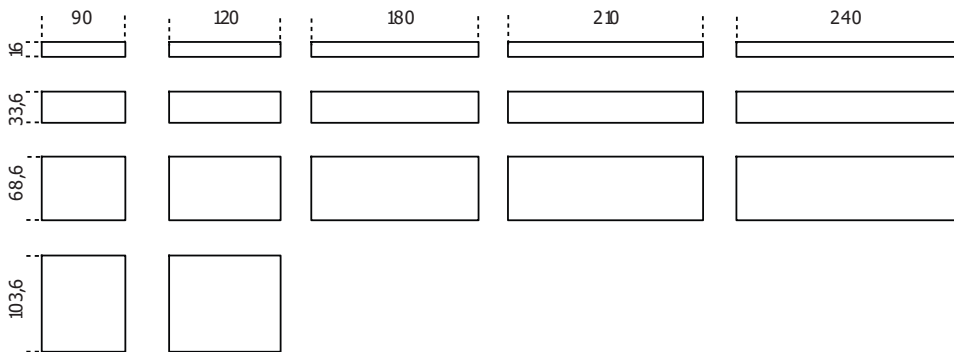

Gallotti&Radice

Elle Plus 10

2010

Wooden boiserie covered by 6mm extralight mirror or 5mm smoked "grigio Italia" mirror or 6mm painted glass as per samples in the bright or satin version. Also available in natural ash, tobacco stained, wengè stained or black lacquered open pore. On request, available in hand burnished brass only for the sizes cm 90/120 x 16/33h. 8mm tempered extralight or smoked "grigio Italia" glass shelves. Bright aluminium frame.

Cm (L x W x H)	Inches (L x W x H)
90 x 16	35½ x 6½
120 x 16	47¼ x 6½
180 x 16	71 x 6½
210 x 16	82¾ x 6½
240 x 16	94½ x 6½
90 x 33.6	35½ x 13¼
120 x 33.6	47¼ x 13¼
180 x 33.6	71 x 13¼
210 x 33.6	82¾ x 13¼
240 x 33.6	94½ x 13¼
90 x 68.6	35½ x 27¼
120 x 68.6	47¼ x 27¼
180 x 68.6	71 x 27¼
210 x 68.6	82¾ x 27¼
240 x 68.6	94½ x 27¼
90 x 103.6	35½ x 41
120 x 103.6	47¼ x 41
Mensole / Shelves	Mensole / Shelves

90 x 25
 120 x 25
 180 x 25
 210 x 25
 240 x 25

35½ x 10
 47¼ x 10
 71 x 10
 82¾ x 10
 94½ x 10

Finishings

Glass

"Grigio Italia"

Bright black

Bright blue-grey

Bright cadet blue